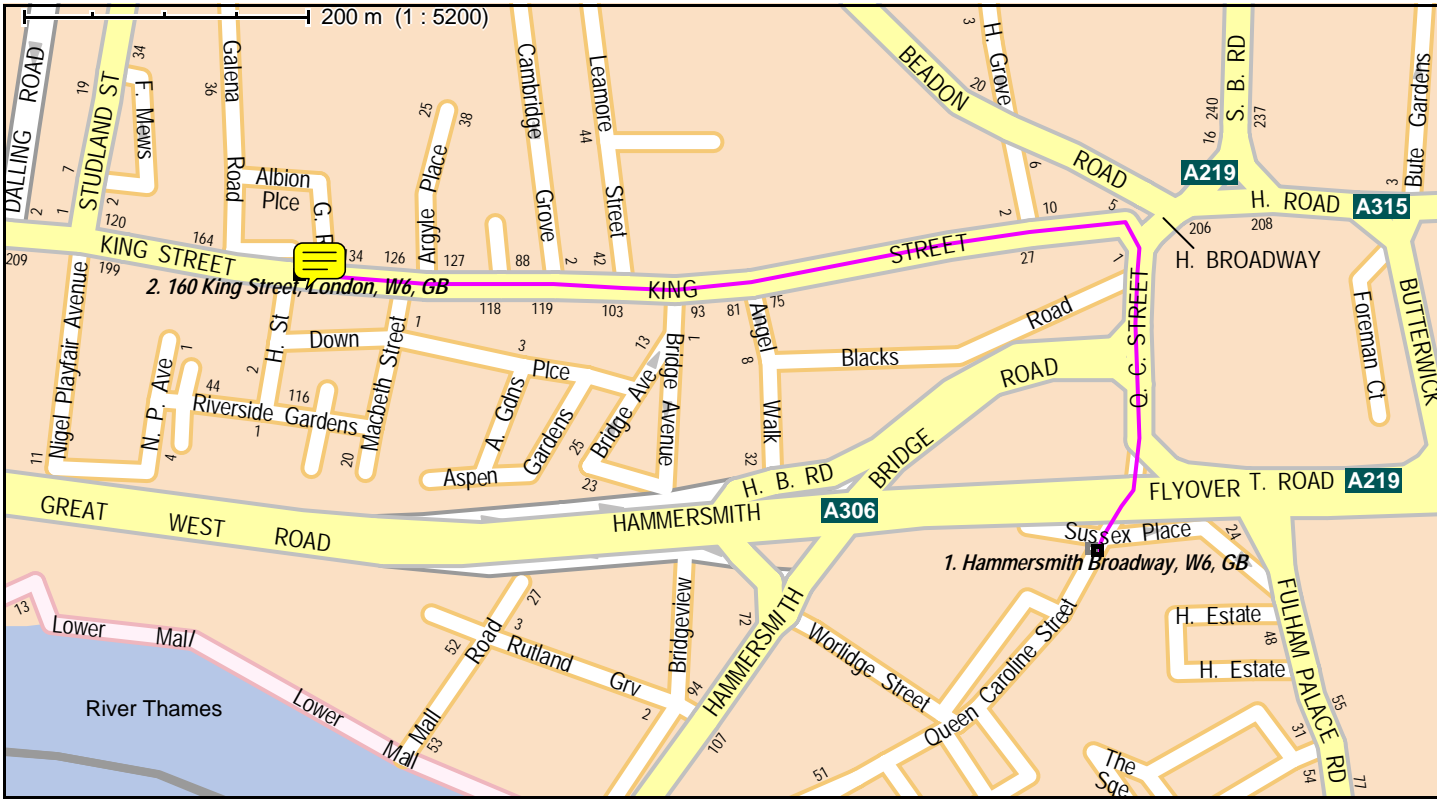

AGNI INDIAN RESTAURANT 160 King Street, Hammersmith, London, W6 0QU : Phone 020

88469191

1 minute; 750 m

begin)	(begin)	Hammersmith Broadway, W6, GB: Leave in north-eastern direction. After 80 m straight on to the (A219) Queen Caroline Street
00:00	80 m	(A219) Queen Caroline Street: After 130 m keep to the left towards the A315
00:00	220 m	(A315) King Street: Follow the road for 530 m
00:01	750 m	160 King Street, London, W6, GB